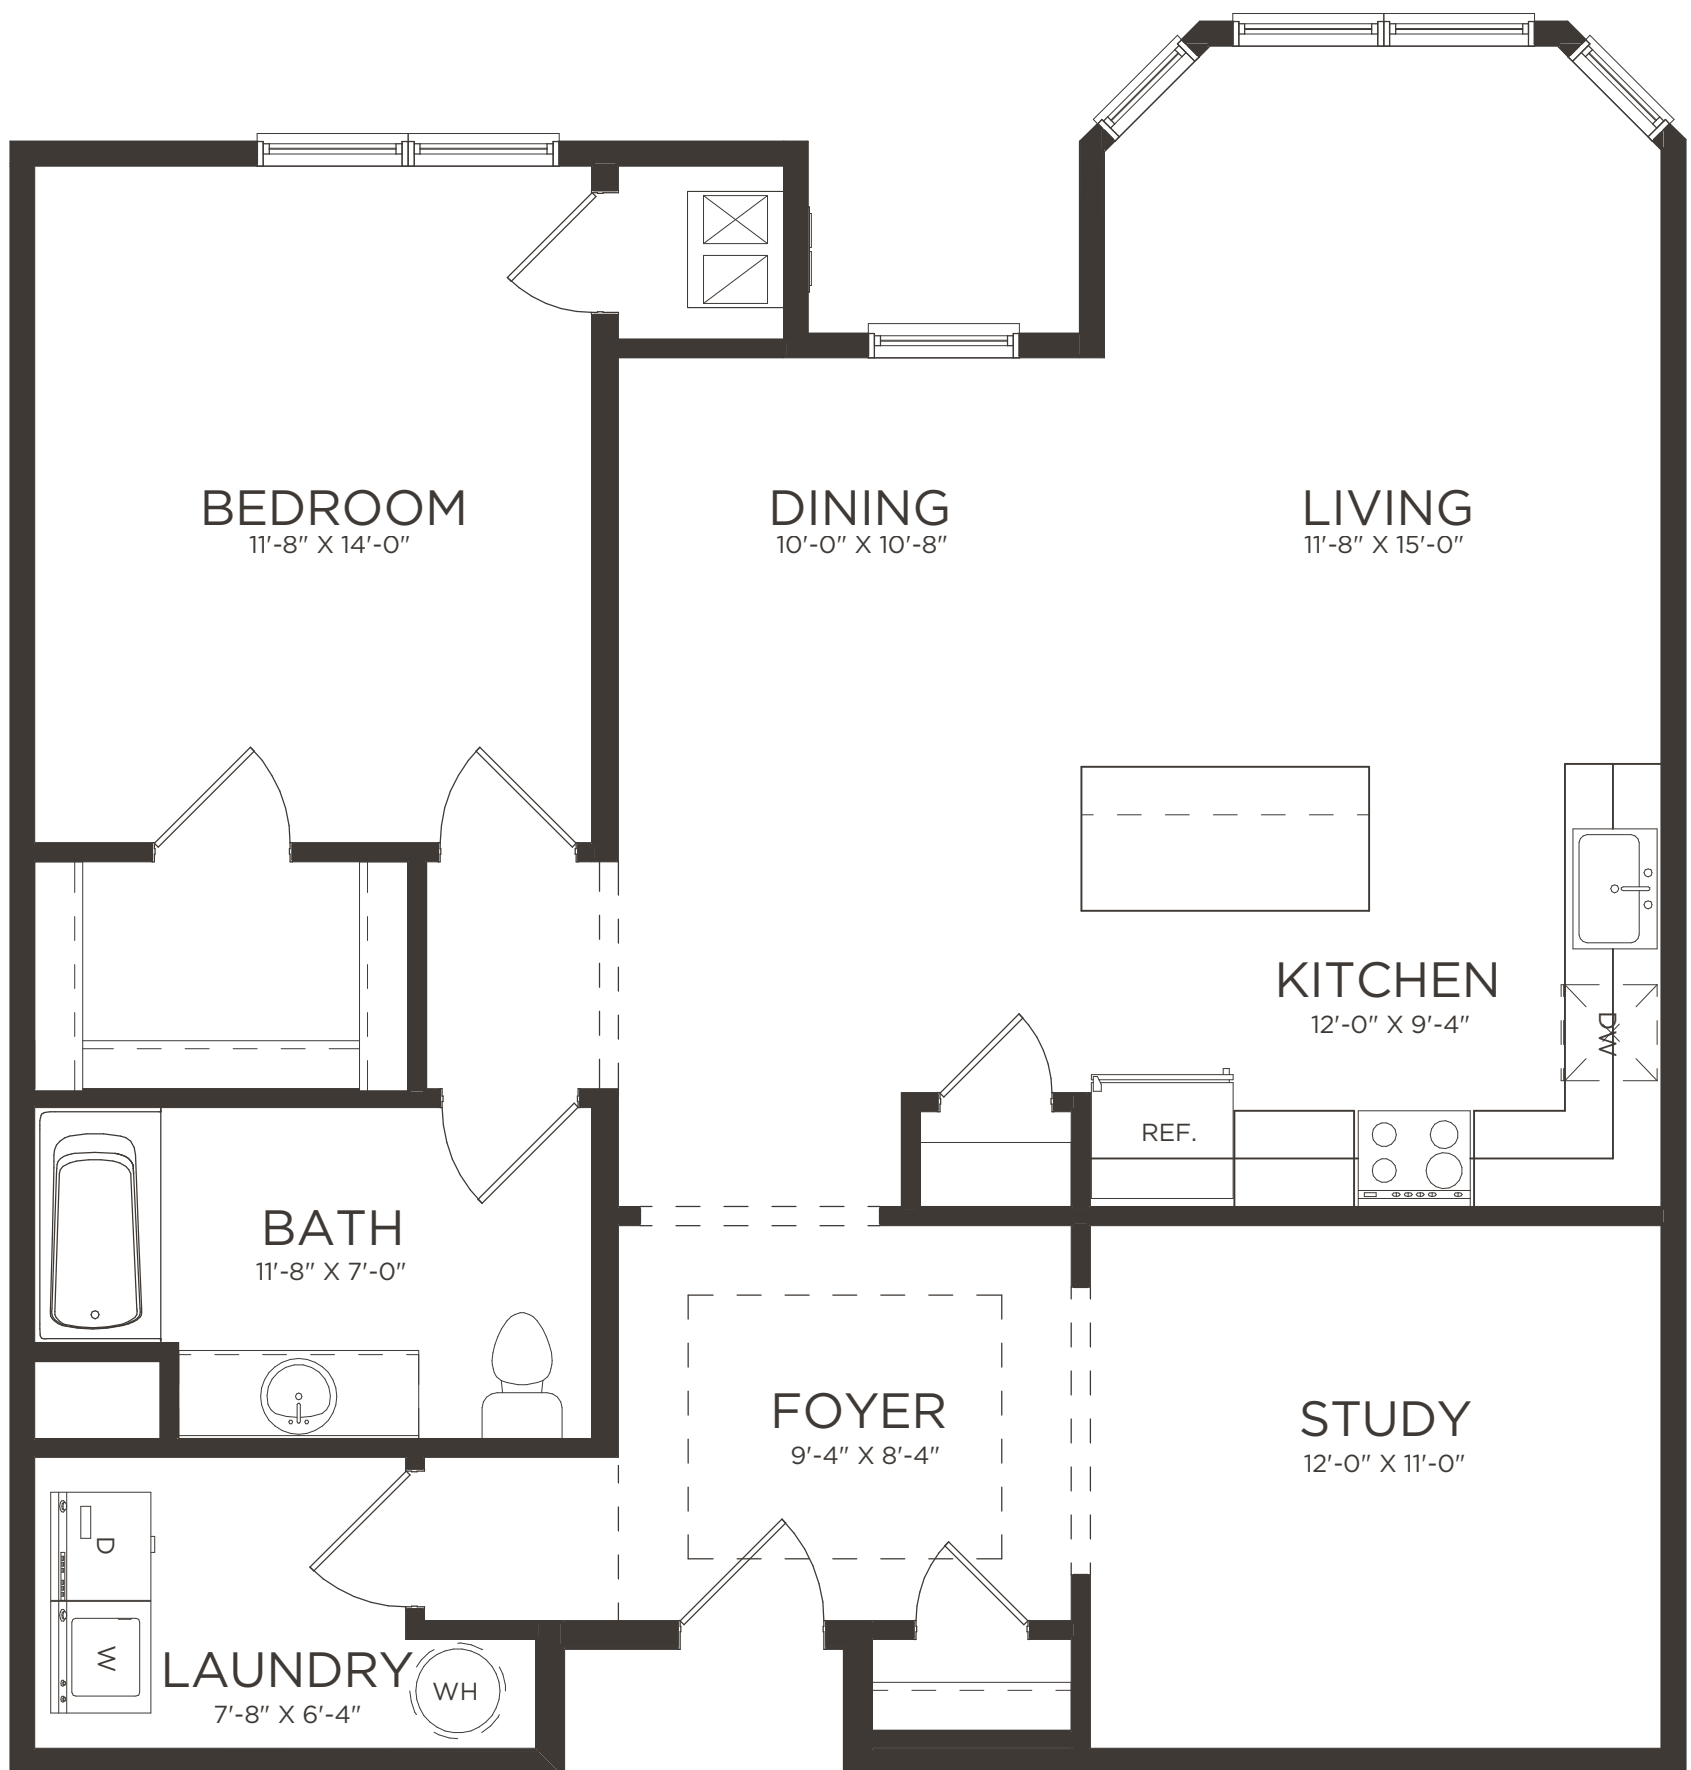

APARTMENT AMENITIES

- Designer Kitchens featuring Shaker Style Wood Espresso Cabinets with Quartz Countertops
- 9' Ceilings
- Washer and Dryer in Unit
- Stainless Steel Appliances, include Self Cleaning Gas Range with Microwave, Side-by-Side Refrigerator and Full Size Dishwasher
- Ceiling Fans
- Gas Heating and Central Air Conditioning
- Window Blinds
- Pre-Wired for Cable, Phone, and Internet

COMMUNITY FEATURES

- Secure Covered Parking Available
- State-of-the-Art Fitness Center
- Resident Lounge
- Billiards Room
- Bicycle Racks
- Controlled Access and Video Monitoring
- Storage Closets
- Professionally Landscaped and Irrigated Grounds
- Green Building Practices
- Wi-Fi in Common Areas
- Elevator Building
- Steps from Rahway Train Station, with effortless 35-minute commute to NYC
- Pet Friendly

Notes