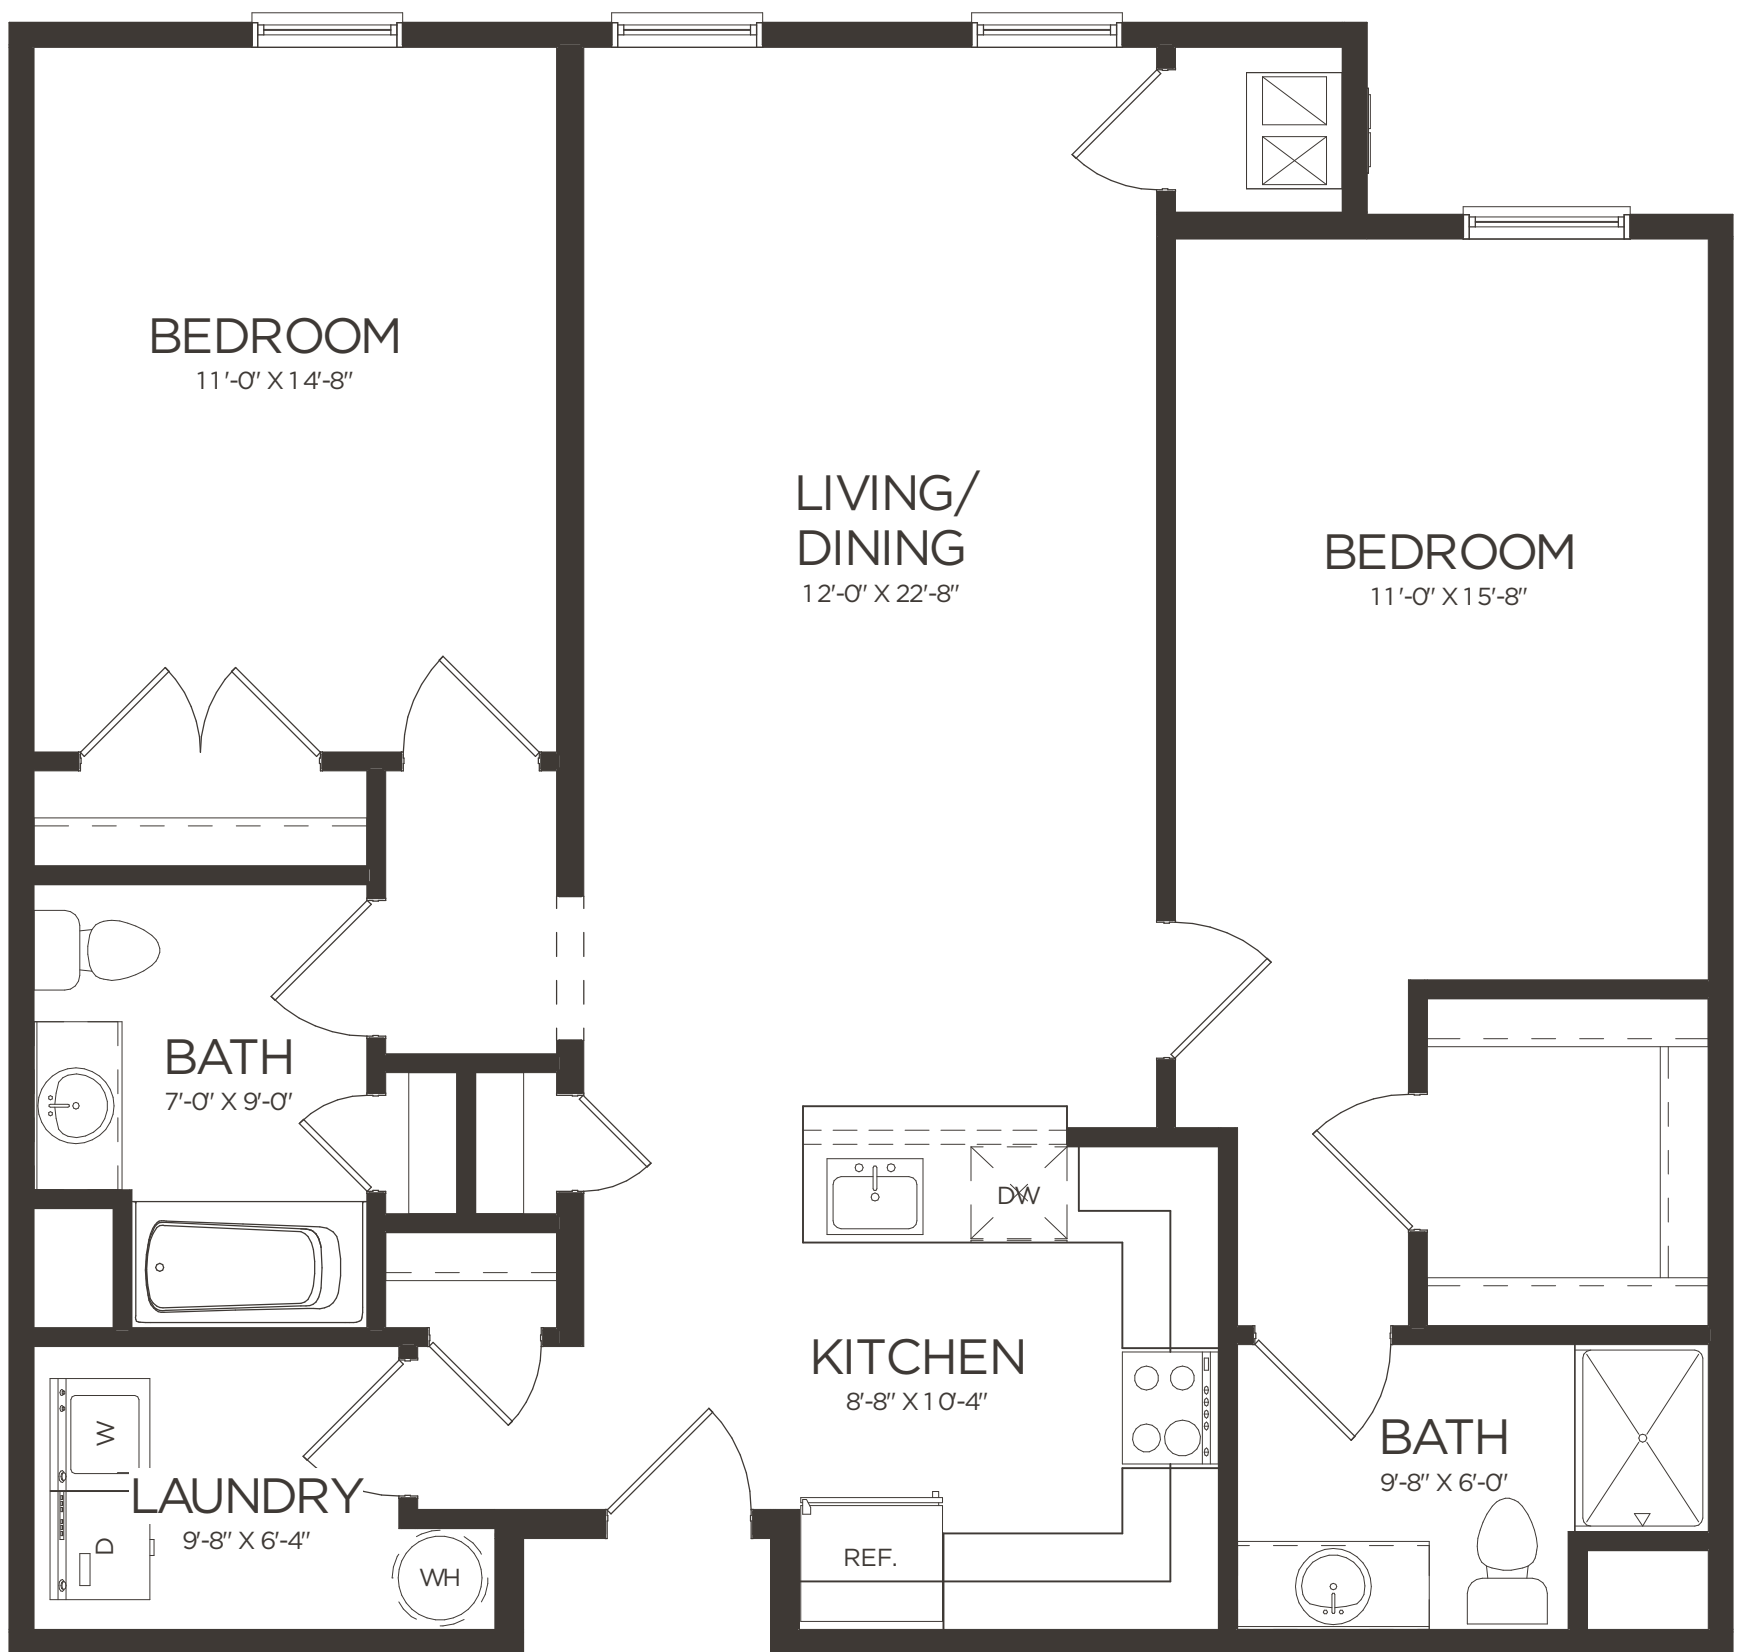

APARTMENT AMENITIES

- Designer Kitchens featuring Shaker Style Wood Espresso Cabinets with Quartz Countertops
- 9' Ceilings
- Washer and Dryer in Unit
- Stainless Steel Appliances, include Self Cleaning Gas Range with Microwave, Side-by-Side Refrigerator and Full Size Dishwasher
- Ceiling Fans
- Gas Heating and Central Air Conditioning
- Window Blinds
- Pre-Wired for Cable, Phone, and Internet

COMMUNITY FEATURES

- Secure Covered Parking Available
- State-of-the-Art Fitness Center
- Resident Lounge
- Billiards Room
- Bicycle Racks
- Controlled Access and Video Monitoring
- Storage Closets
- Professionally Landscaped and Irrigated Grounds
- Green Building Practices
- Wi-Fi in Common Areas
- Elevator Building
- Steps from Rahway Train Station, with effortless 35-minute commute to NYC
- Pet Friendly

Notes
_____
_____
_____