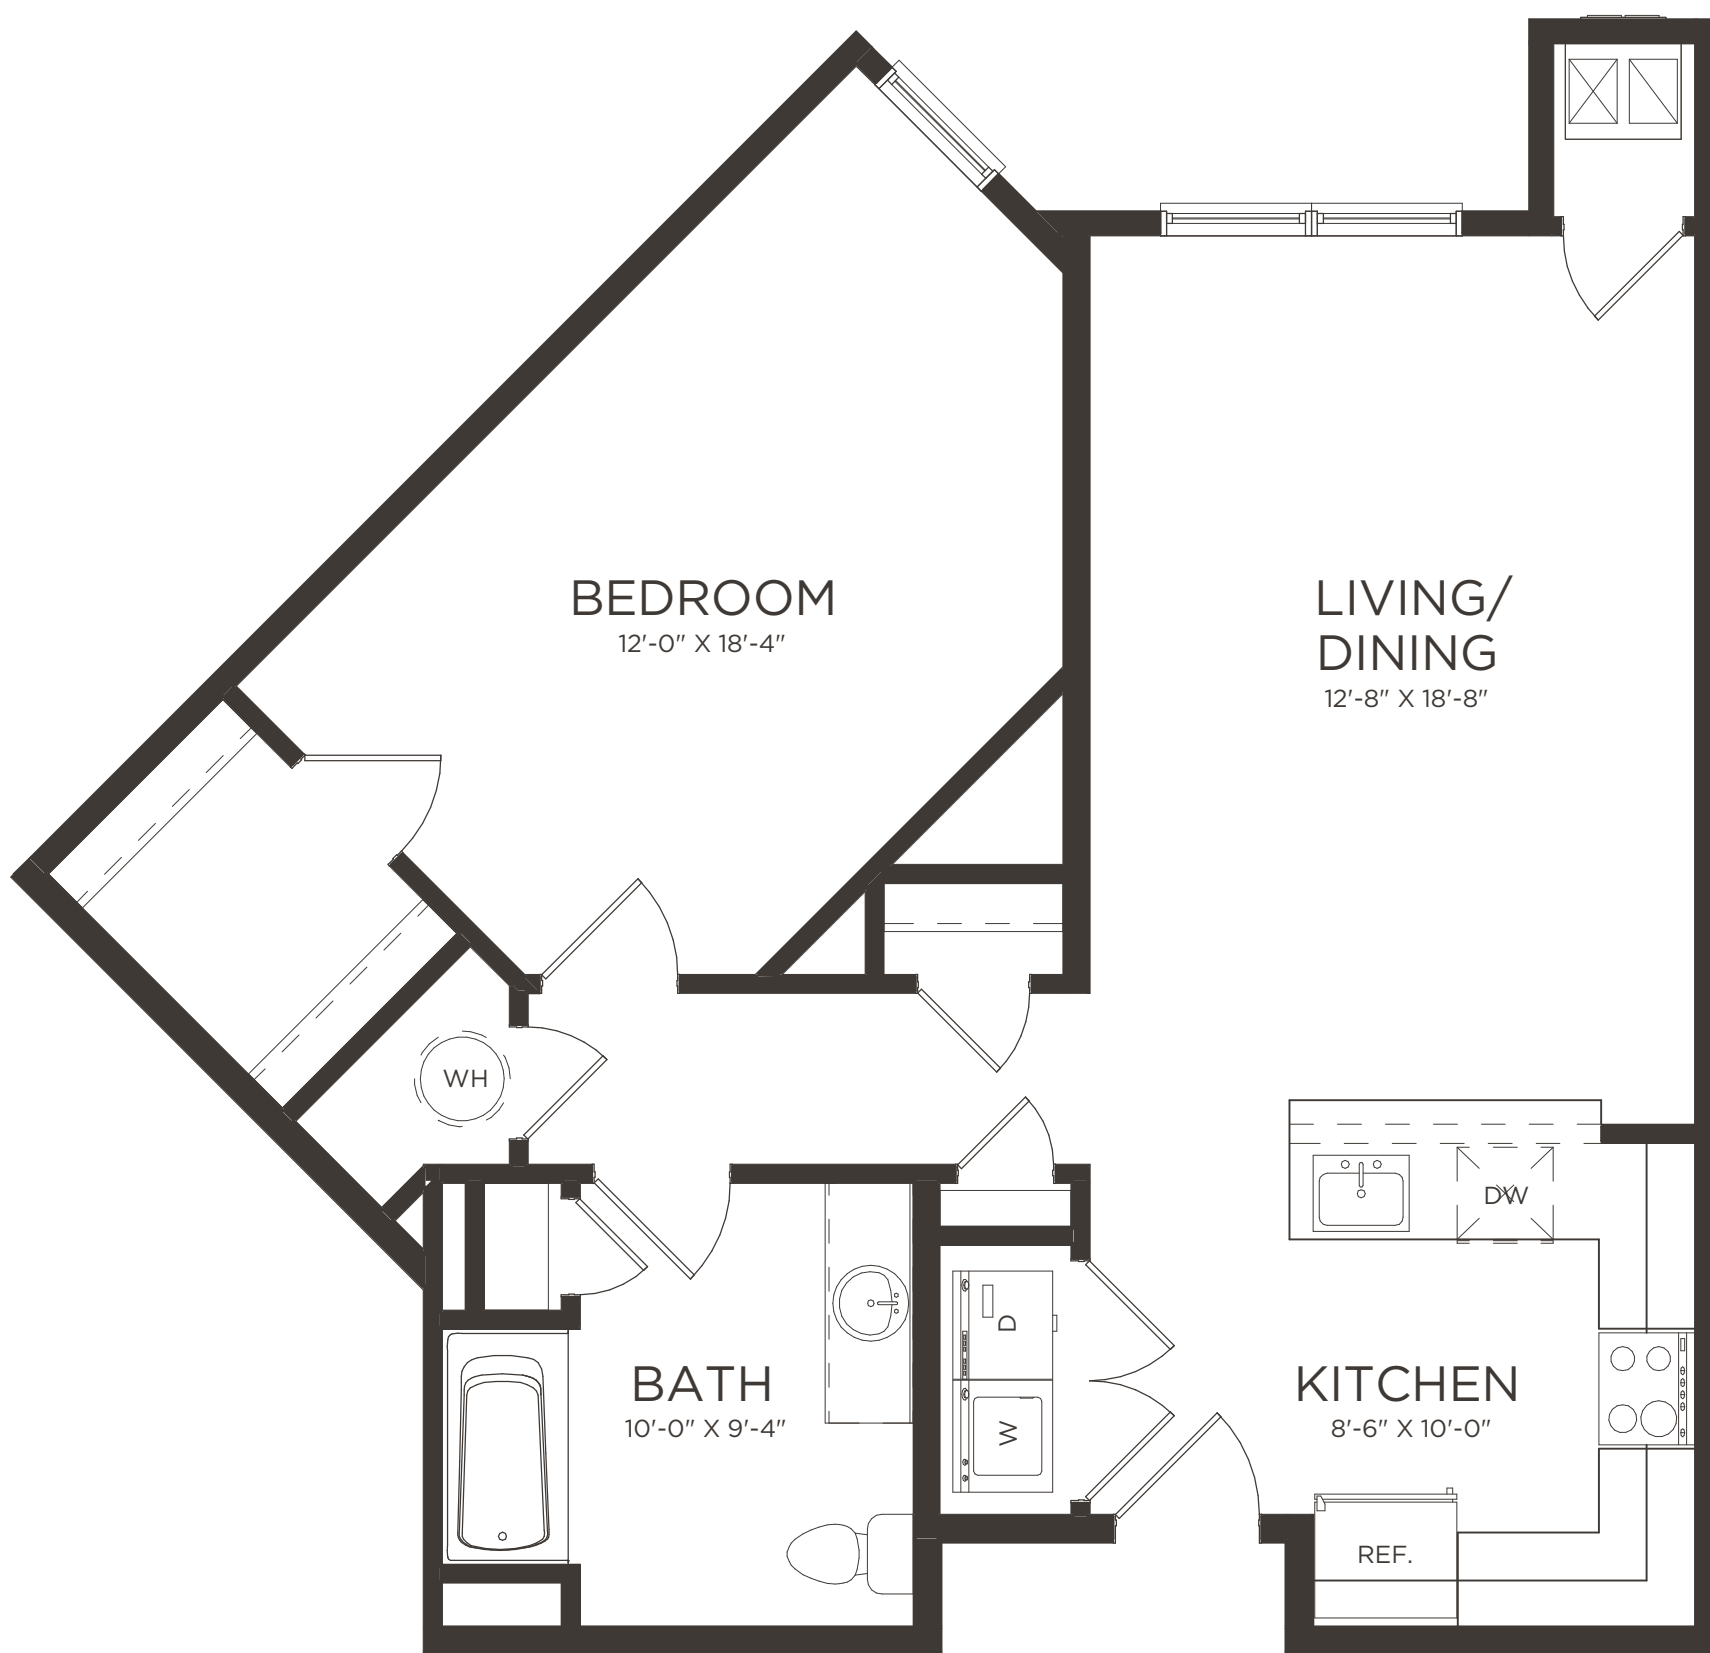

APARTMENT AMENITIES

- Designer Kitchens featuring Shaker Style Wood Espresso Cabinets with Quartz Countertops
- 9' Ceilings
- Washer and Dryer in Unit
- Stainless Steel Appliances, include Self Cleaning Gas Range with Microwave, Side-by-Side Refrigerator and Full Size Dishwasher
- Ceiling Fans
- Gas Heating and Central Air Conditioning
- Window Blinds
- Pre-Wired for Cable, Phone, and Internet

COMMUNITY FEATURES

- Secure Covered Parking Available
- State-of-the-Art Fitness Center
- Resident Lounge
- Billiards Room
- Bicycle Racks
- Controlled Access and Video Monitoring
- Storage Closets
- Professionally Landscaped and Irrigated Grounds
- Green Building Practices
- Wi-Fi in Common Areas
- Elevator Building
- Steps from Rahway Train Station, with effortless 35-minute commute to NYC
- Pet Friendly

Notes