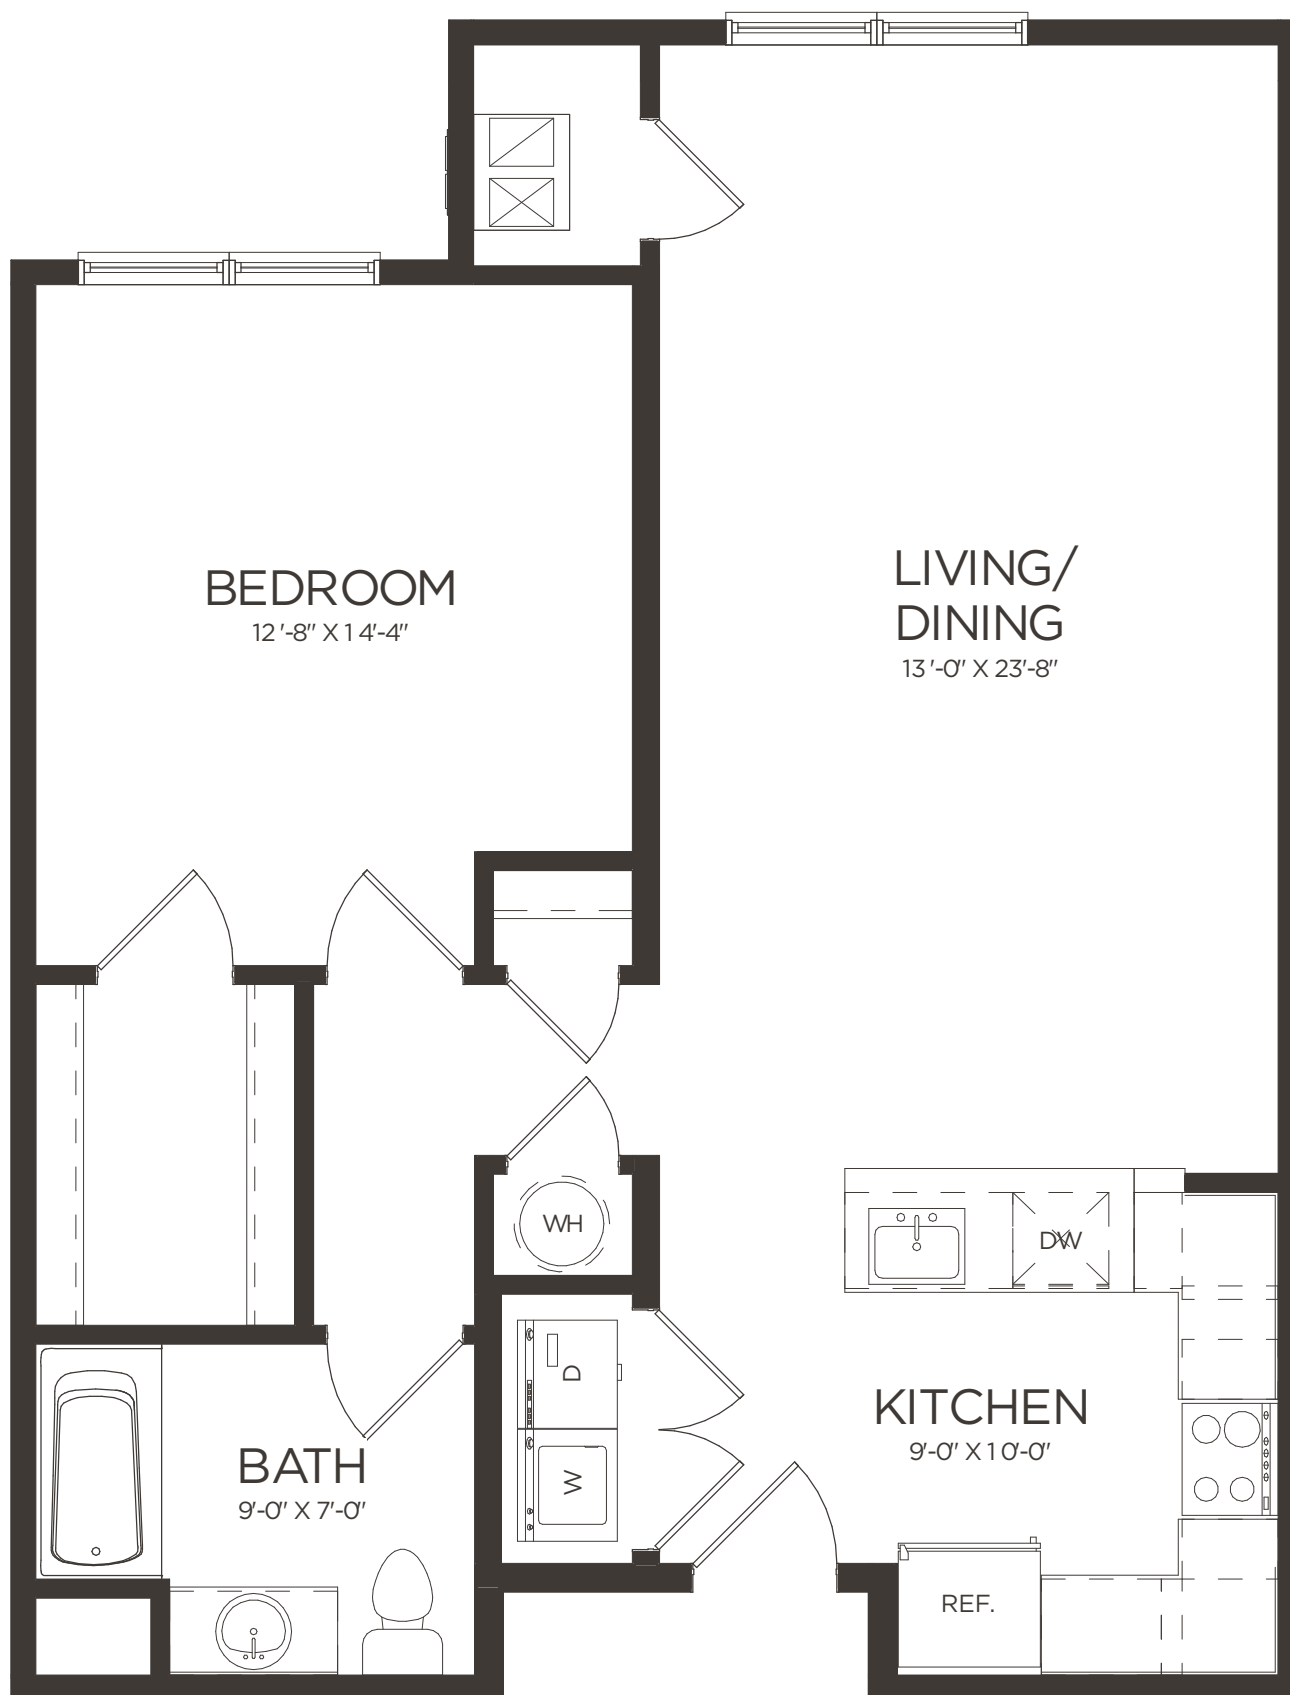

APARTMENT AMENITIES

- Designer Kitchens featuring Shaker Style Wood Espresso Cabinets with Quartz Countertops
- 9' Ceilings
- Washer and Dryer in Unit
- Stainless Steel Appliances, include Self Cleaning Gas Range with Microwave, Side-by-Side Refrigerator and Full Size Dishwasher
- Ceiling Fans
- Gas Heating and Central Air Conditioning
- Window Blinds
- Pre-Wired for Cable, Phone, and Internet

COMMUNITY FEATURES

- Secure Covered Parking Available
- State-of-the-Art Fitness Center
- Resident Lounge
- Billiards Room
- Bicycle Racks
- Controlled Access and Video Monitoring
- Storage Closets
- Professionally Landscaped and Irrigated Grounds
- Green Building Practices
- Wi-Fi in Common Areas
- Elevator Building
- Steps from Rahway Train Station, with effortless 35-minute commute to NYC
- Pet Friendly

Notes