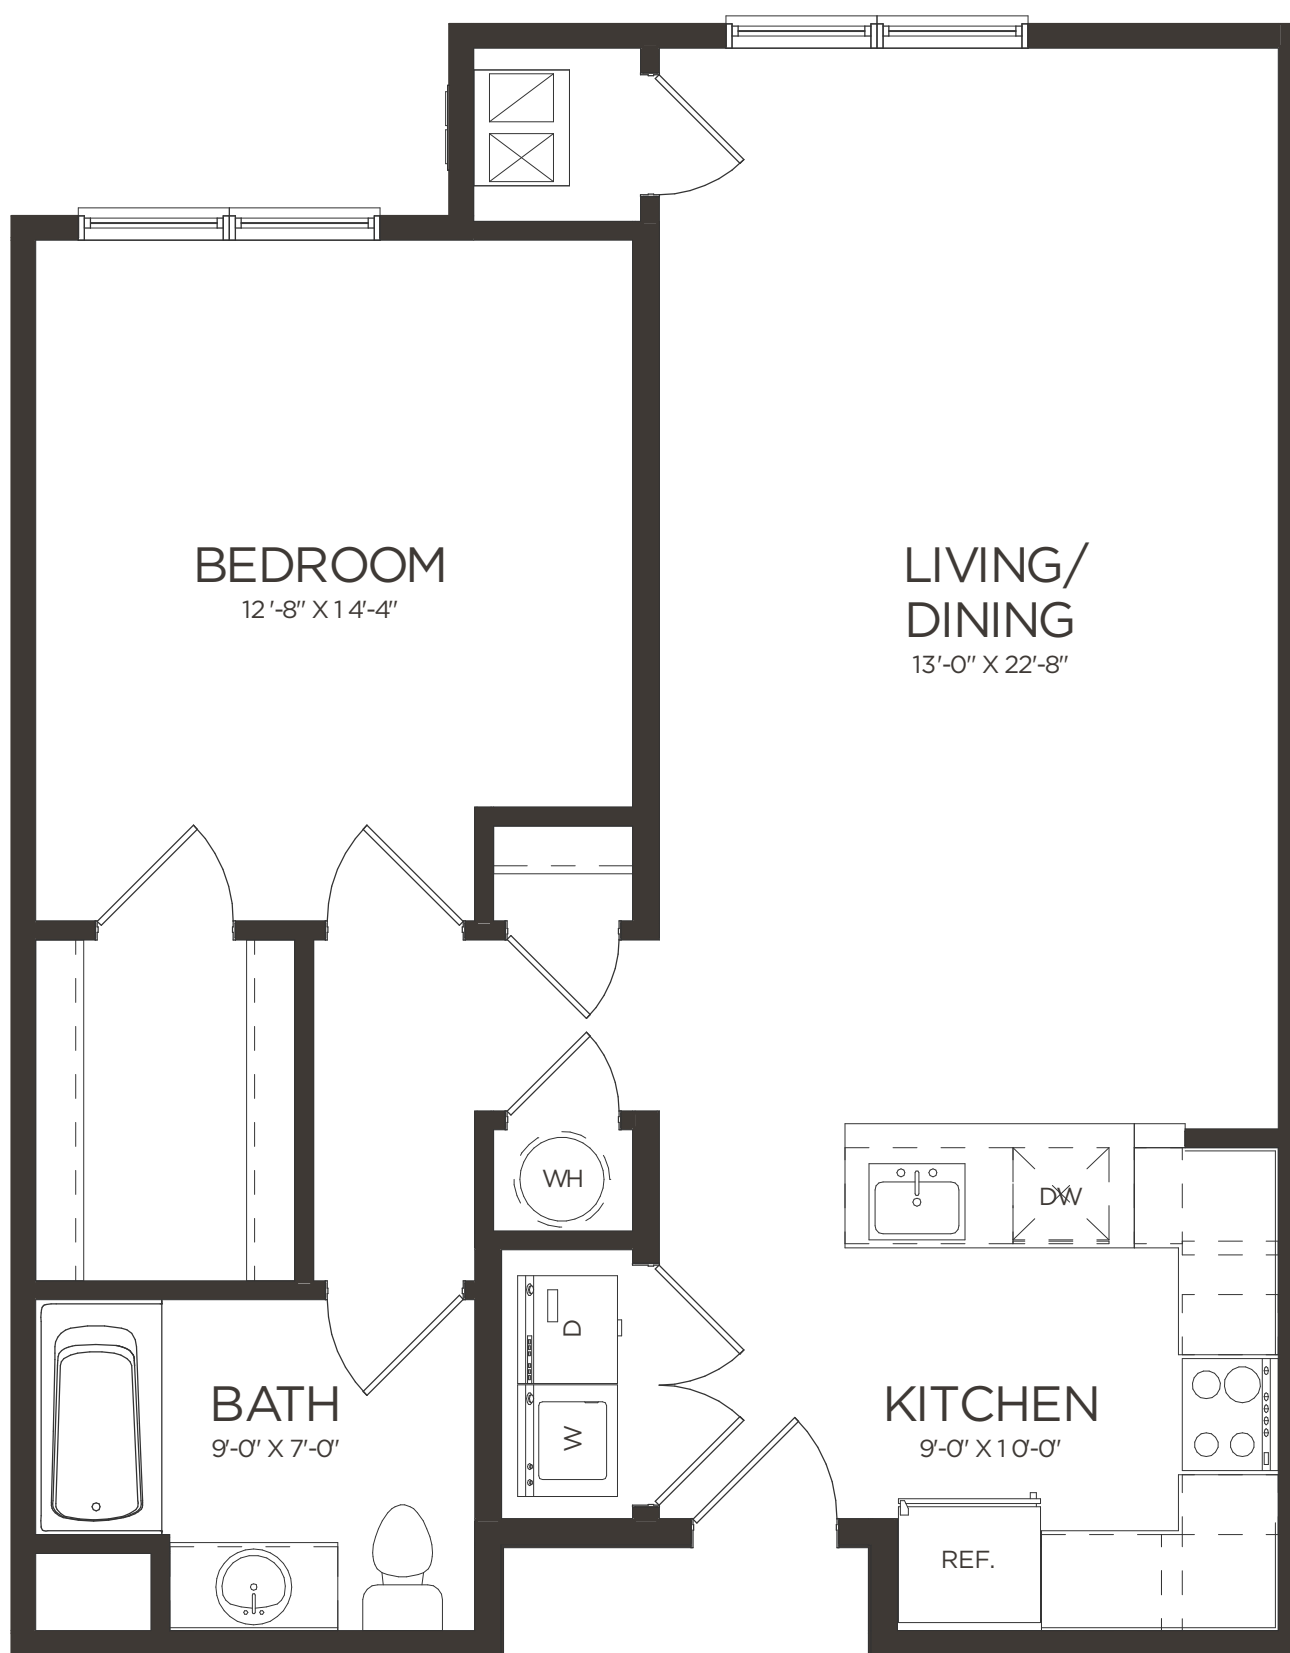

APARTMENT AMENITIES

- Designer Kitchens featuring Shaker Style Wood Espresso Cabinets with Quartz Countertops
- 9' Ceilings
- Washer and Dryer in Unit
- Stainless Steel Appliances, include Self Cleaning Gas Range with Microwave, Side-by-Side Refrigerator and Full Size Dishwasher
- Ceiling Fans
- Gas Heating and Central Air Conditioning
- Window Blinds
- Pre-Wired for Cable, Phone, and Internet

COMMUNITY FEATURES

- Secure Covered Parking Available
- State-of-the-Art Fitness Center
- Resident Lounge
- Billiards Room
- Bicycle Racks
- Controlled Access and Video Monitoring
- Storage Closets
- Professionally Landscaped and Irrigated Grounds
- Green Building Practices
- Wi-Fi in Common Areas
- Elevator Building
- Steps from Rahway Train Station, with effortless 35-minute commute to NYC
- Pet Friendly

Notes