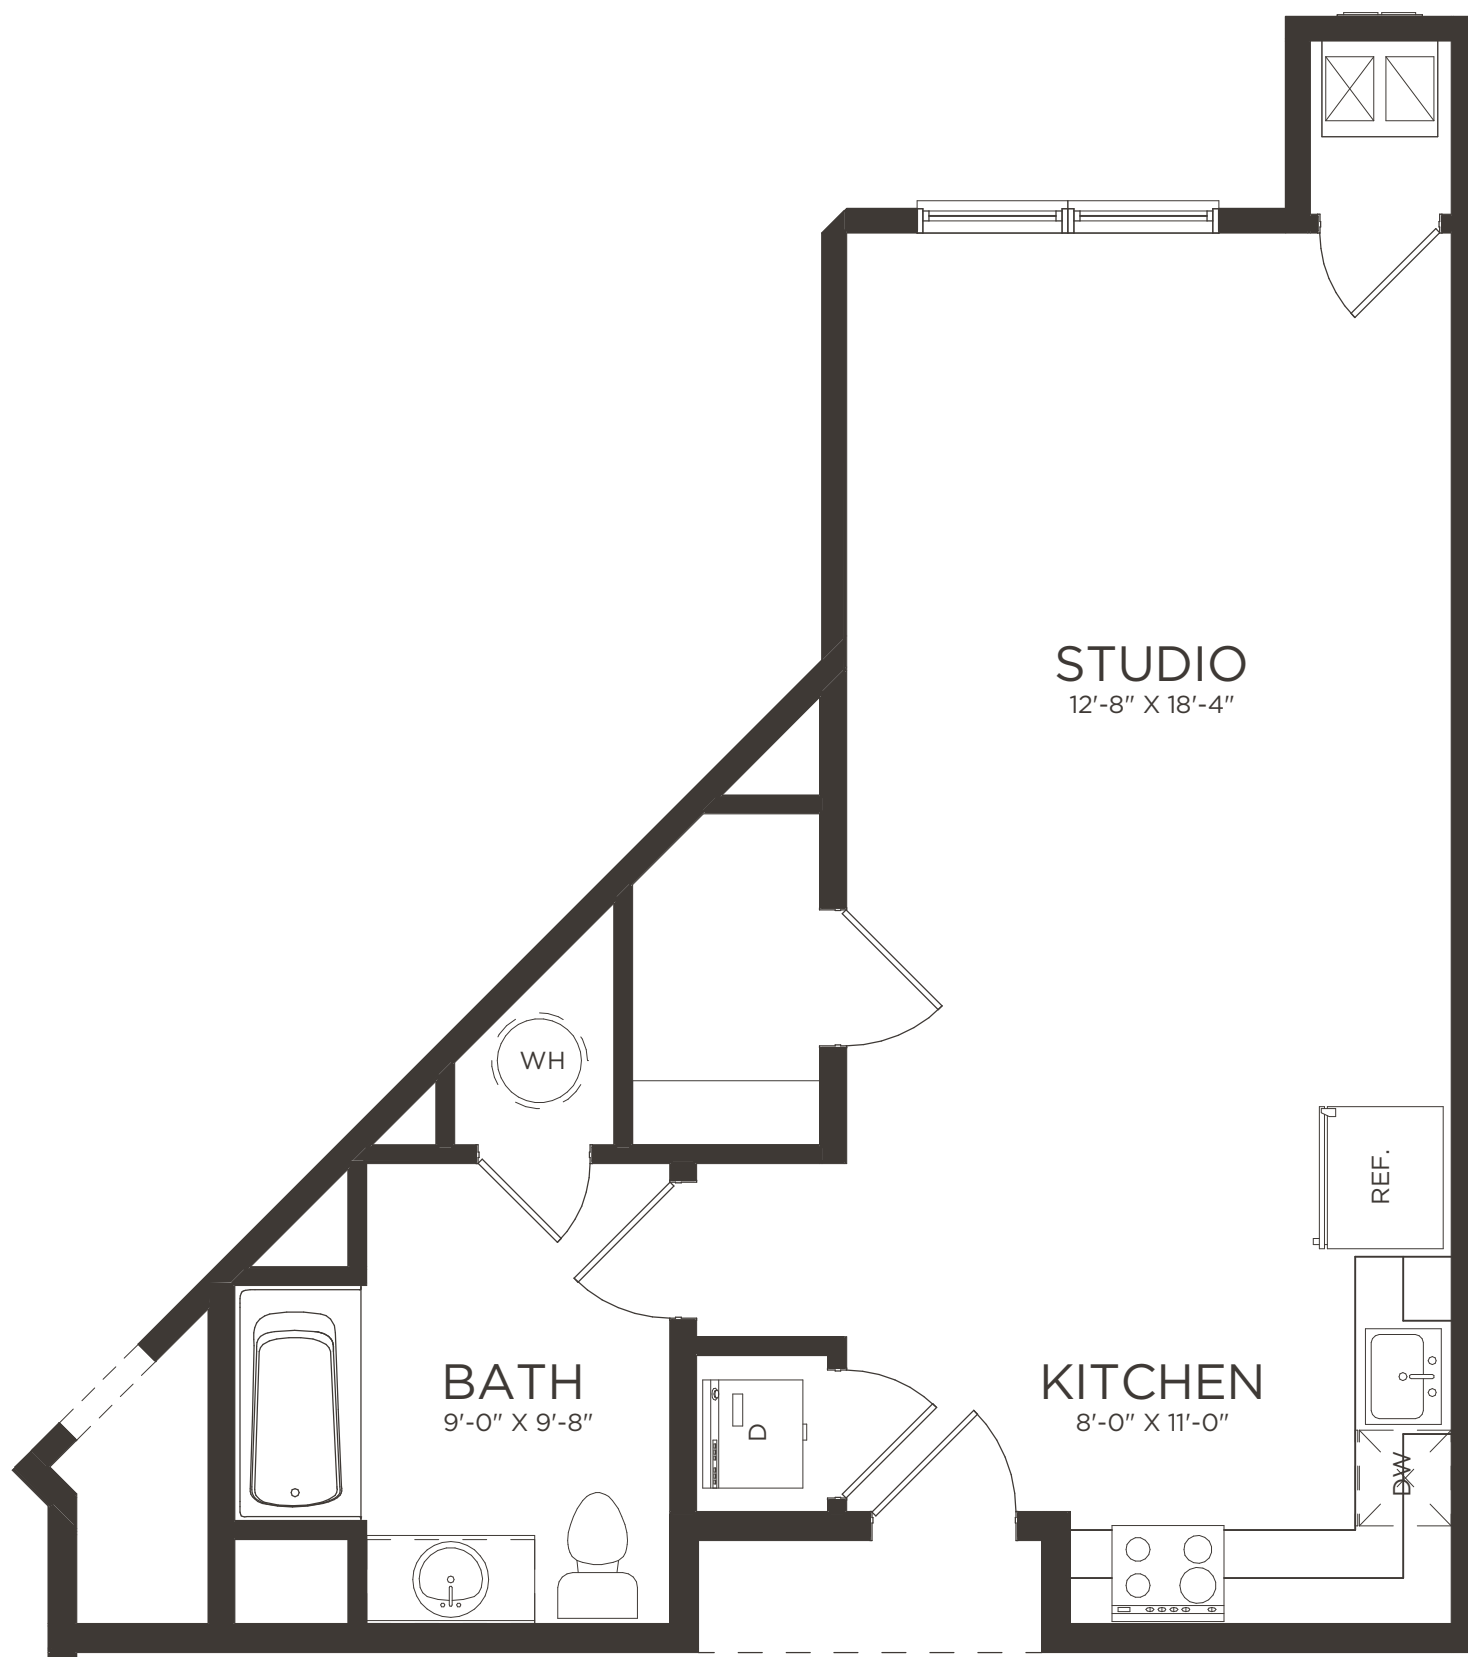

APARTMENT AMENITIES

- Designer Kitchens featuring Shaker Style Wood Espresso Cabinets with Quartz Countertops
- 9' Ceilings
- Washer and Dryer in Unit
- Stainless Steel Appliances, include Self Cleaning Gas Range with Microwave, Side-by-Side Refrigerator and Full Size Dishwasher
- Ceiling Fans
- Gas Heating and Central Air Conditioning
- Window Blinds
- Pre-Wired for Cable, Phone, and Internet

COMMUNITY FEATURES

- Secure Covered Parking Available
- State-of-the-Art Fitness Center
- Resident Lounge
- Billiards Room
- Bicycle Racks
- Controlled Access and Video Monitoring
- Storage Closets
- Professionally Landscaped and Irrigated Grounds
- Green Building Practices
- Wi-Fi in Common Areas
- Elevator Building
- Steps from Rahway Train Station, with effortless 35-minute commute to NYC
- Pet Friendly

Notes
_____
_____
_____