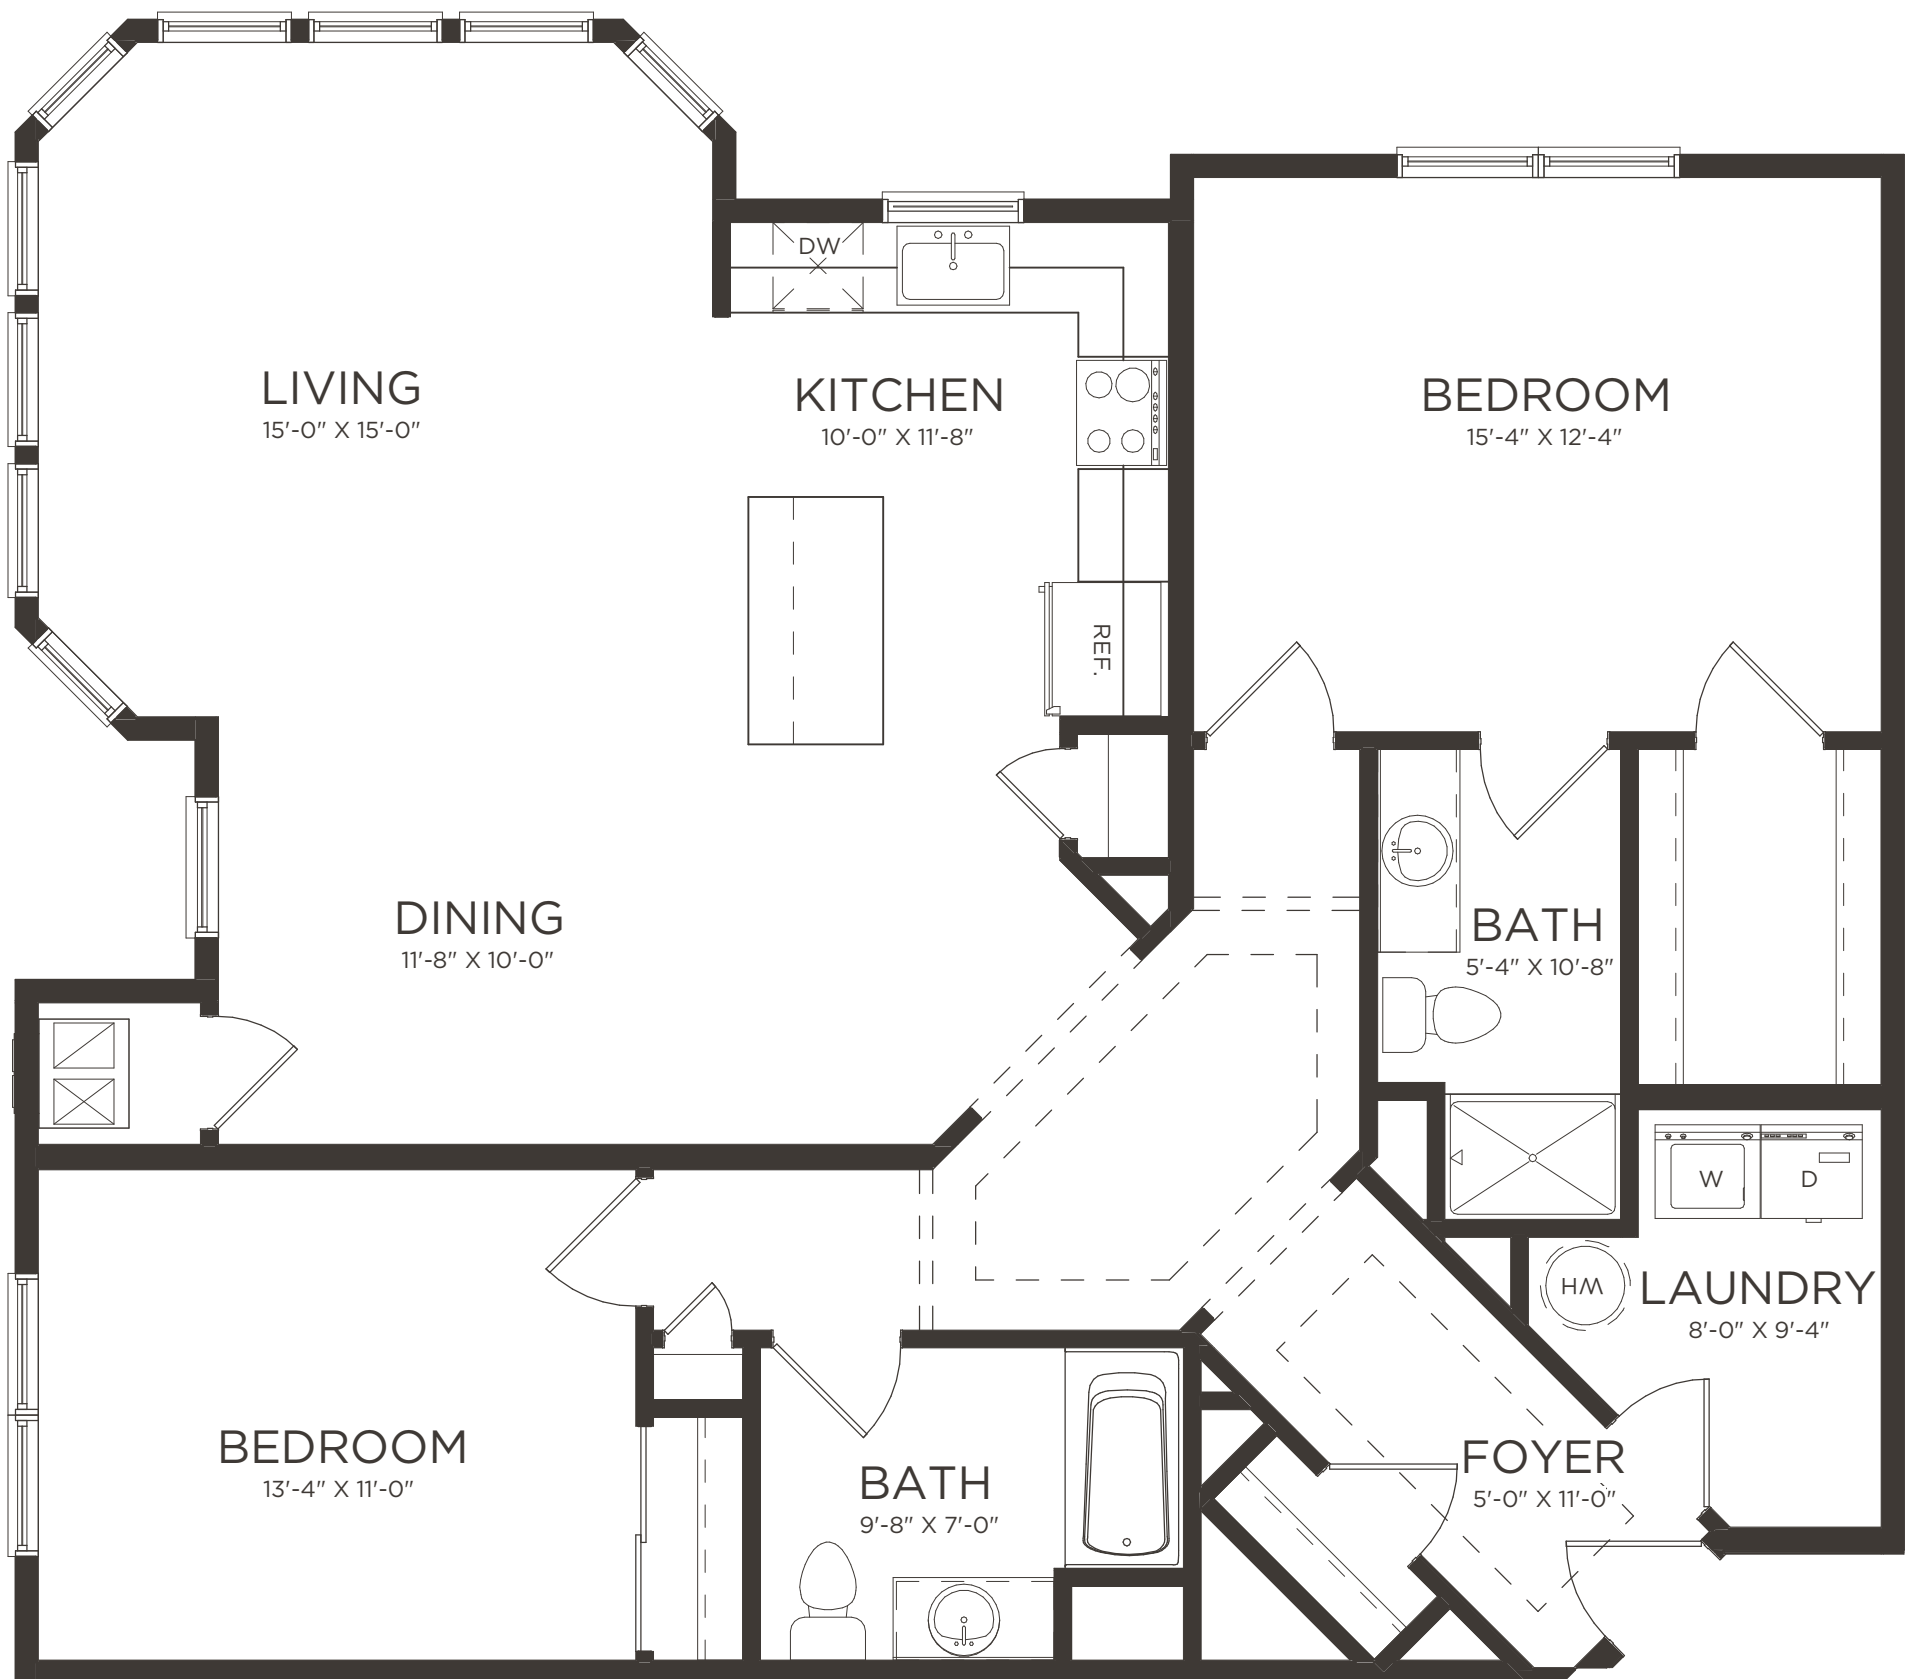

APARTMENT AMENITIES

- Designer Kitchens featuring Shaker Style Wood Espresso Cabinets with Quartz Countertops
- 9' Ceilings
- Washer and Dryer in Unit
- Stainless Steel Appliances, include Self Cleaning Gas Range with Microwave, Side-by-Side Refrigerator and Full Size Dishwasher
- Ceiling Fans
- Gas Heating and Central Air Conditioning
- Window Blinds
- Pre-Wired for Cable, Phone, and Internet

COMMUNITY FEATURES

- Secure Covered Parking Available
- State-of-the-Art Fitness Center
- Resident Lounge
- Billiards Room
- Bicycle Racks
- Controlled Access and Video Monitoring
- Storage Closets
- Professionally Landscaped and Irrigated Grounds
- Green Building Practices
- Wi-Fi in Common Areas
- Elevator Building
- Steps from Rahway Train Station, with effortless 35-minute commute to NYC
- Pet Friendly

Notes