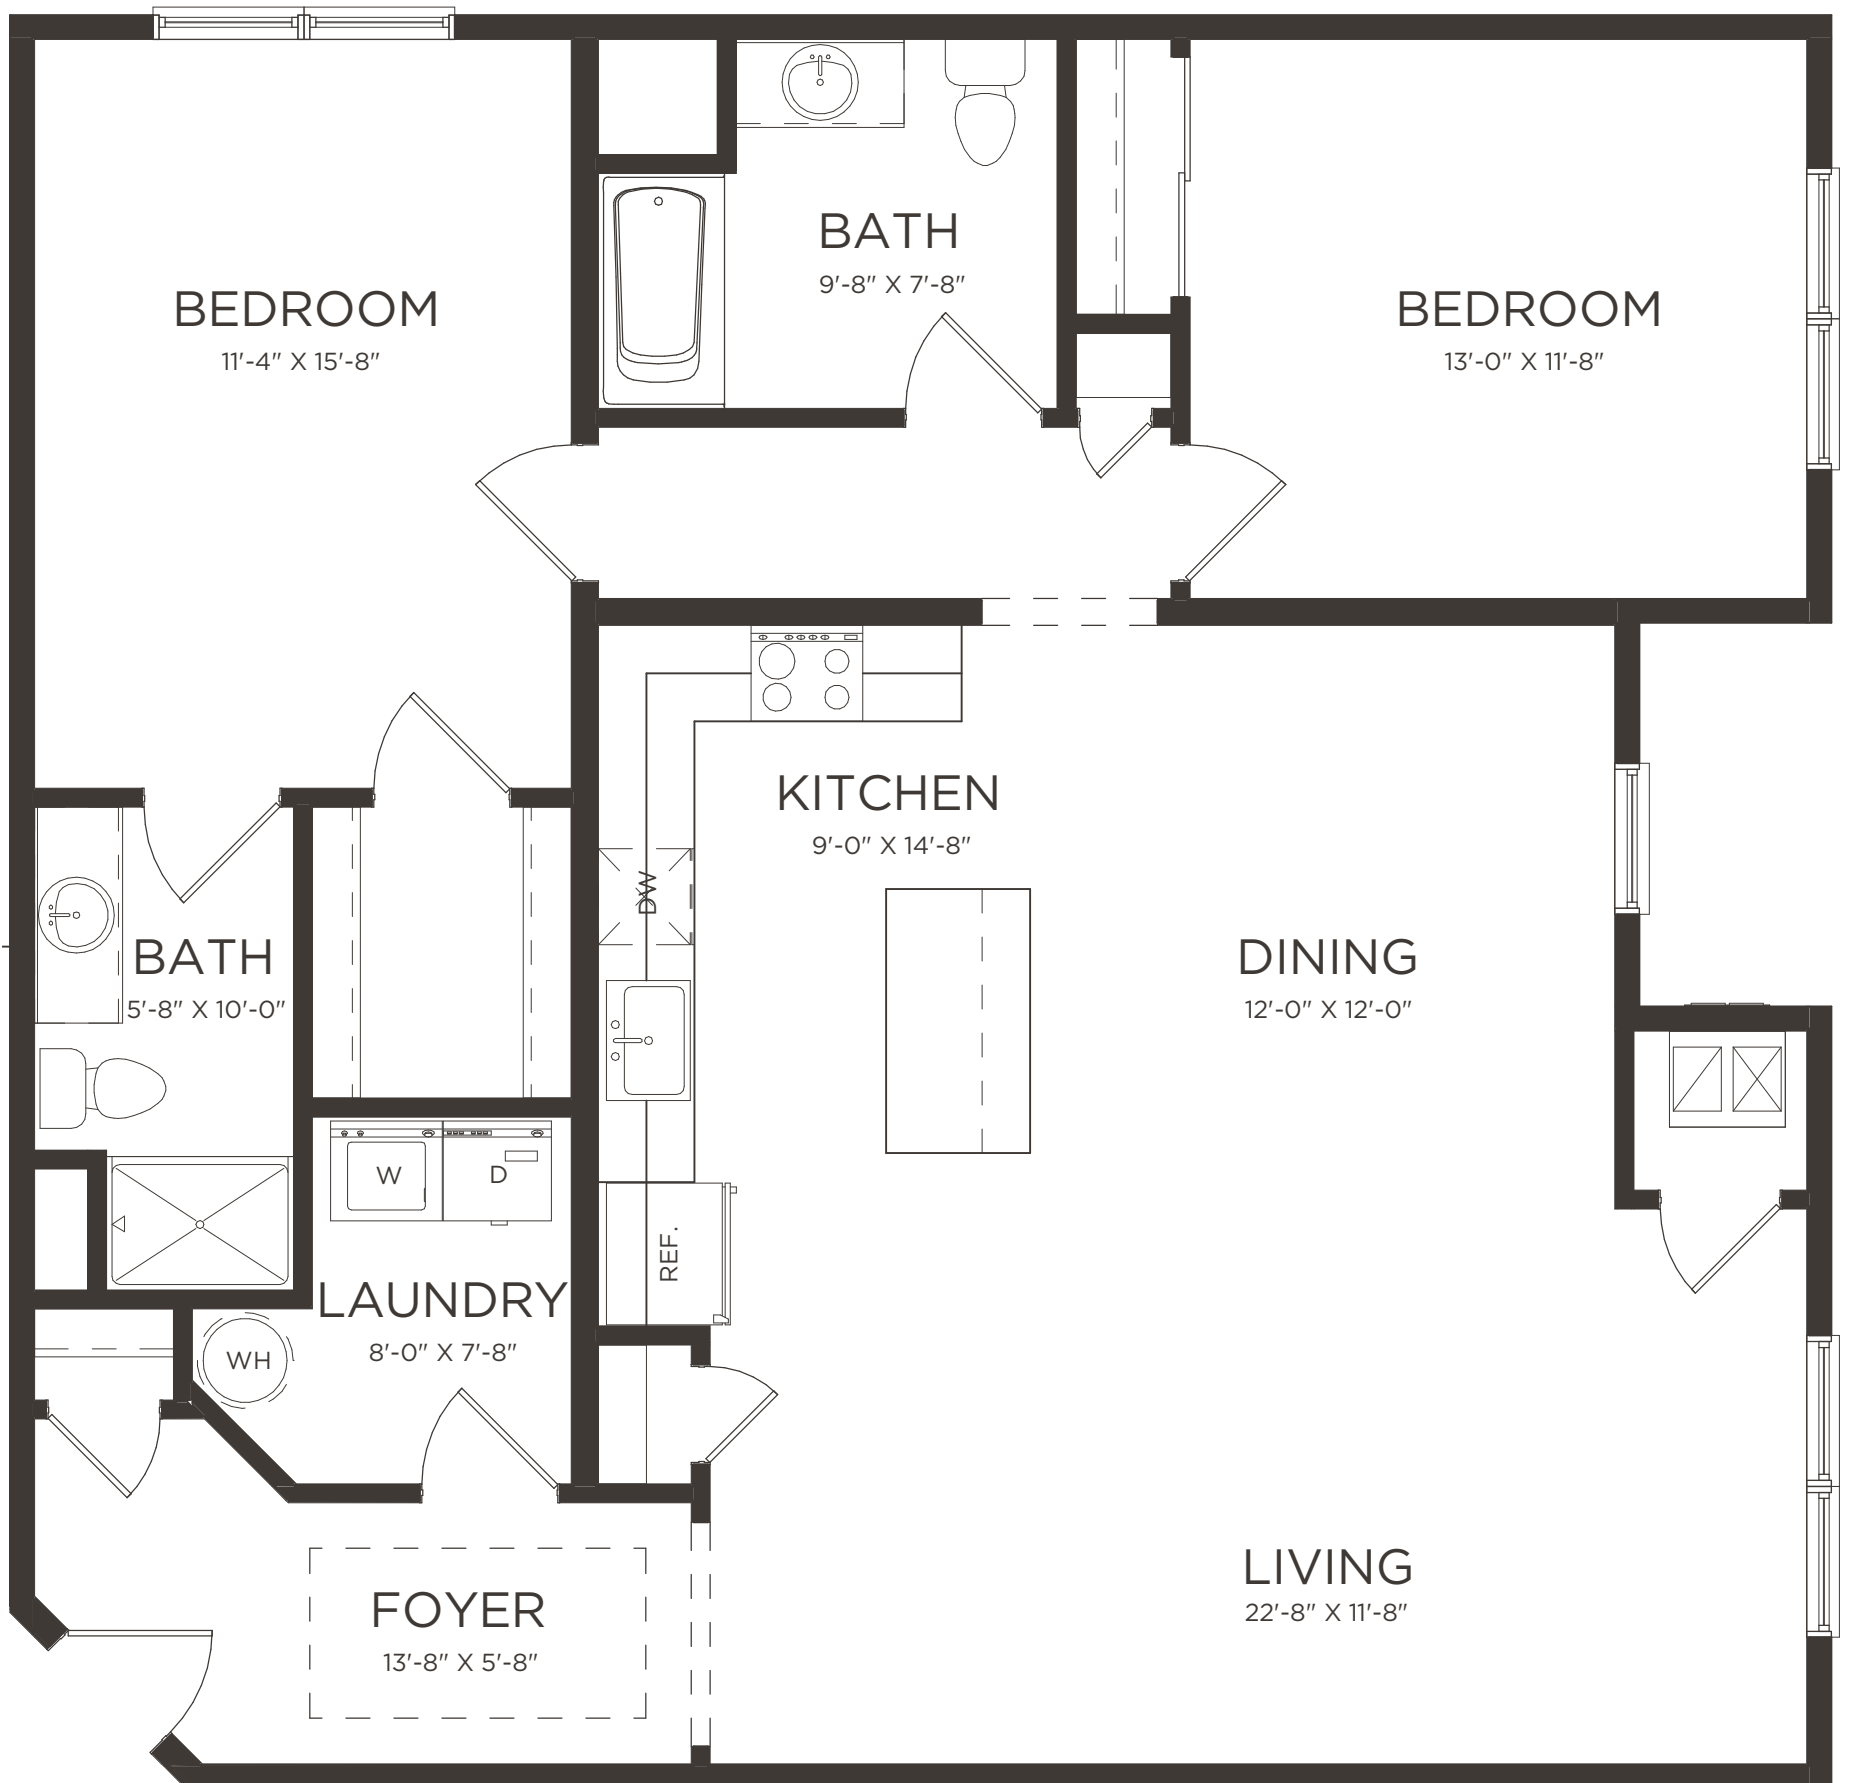

APARTMENT AMENITIES

- Designer Kitchens featuring Shaker Style Wood Espresso Cabinets with Quartz Countertops
- 9' Ceilings
- Washer and Dryer in Unit
- Stainless Steel Appliances, include Self Cleaning Gas Range with Microwave, Side-by-Side Refrigerator and Full Size Dishwasher
- Ceiling Fans
- Gas Heating and Central Air Conditioning
- Window Blinds
- Pre-Wired for Cable, Phone, and Internet

COMMUNITY FEATURES

- Secure Covered Parking Available
- State-of-the-Art Fitness Center
- Resident Lounge
- Billiards Room
- Bicycle Racks
- Controlled Access and Video Monitoring
- Storage Closets
- Professionally Landscaped and Irrigated Grounds
- Green Building Practices
- Wi-Fi in Common Areas
- Elevator Building
- Steps from Rahway Train Station, with effortless 35-minute commute to NYC
- Pet Friendly

Notes
_____
_____
_____