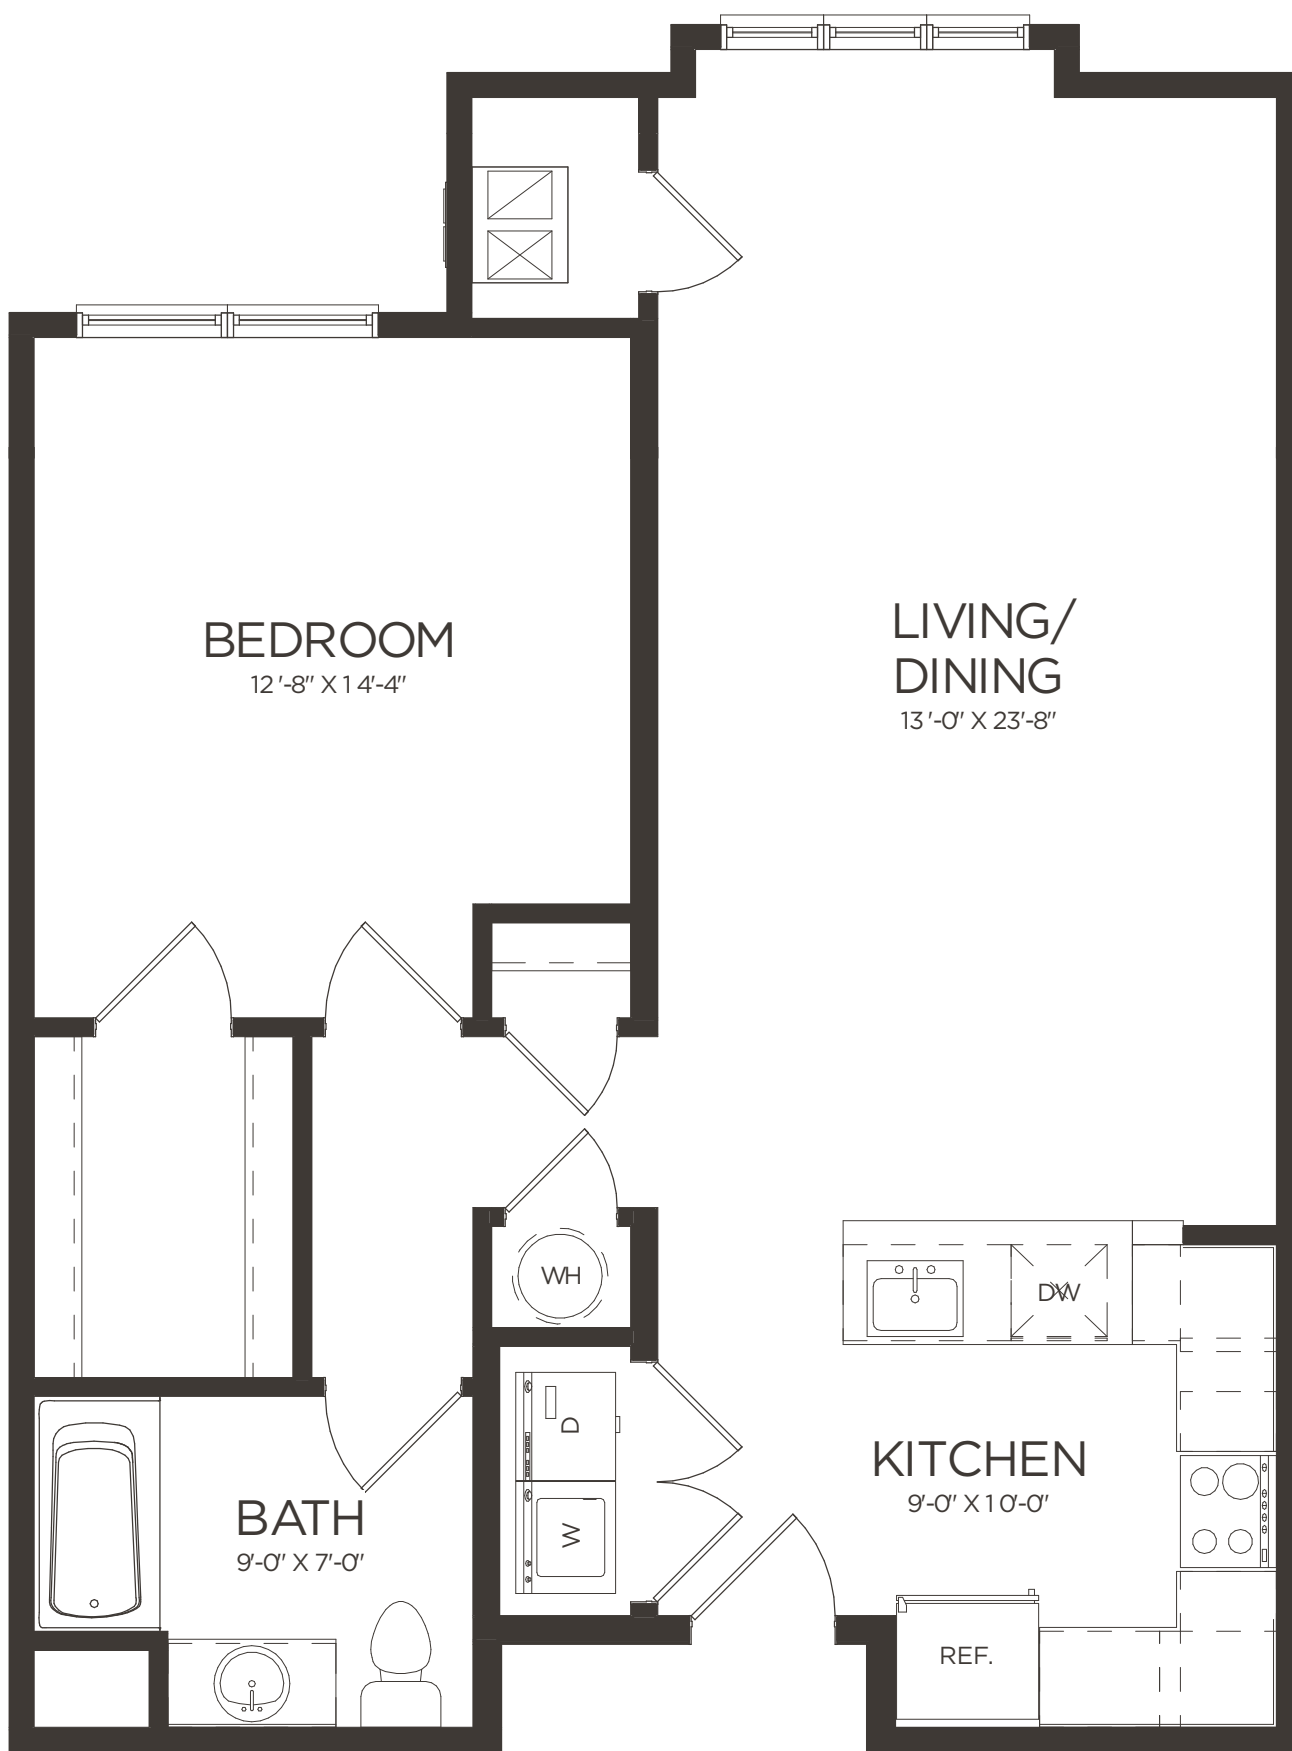

APARTMENT AMENITIES

- Designer Kitchens featuring Shaker Style Wood Espresso Cabinets with Quartz Countertops
- 9' Ceilings
- Washer and Dryer in Unit
- Stainless Steel Appliances, include Self Cleaning Gas Range with Microwave, Side-by-Side Refrigerator and Full Size Dishwasher
- Ceiling Fans
- Gas Heating and Central Air Conditioning
- Window Blinds
- Pre-Wired for Cable, Phone, and Internet

COMMUNITY FEATURES

- Secure Covered Parking Available
- State-of-the-Art Fitness Center
- Resident Lounge
- Billiards Room
- Bicycle Racks
- Controlled Access and Video Monitoring
- Storage Closets
- Professionally Landscaped and Irrigated Grounds
- Green Building Practices
- Wi-Fi in Common Areas
- Elevator Building
- Steps from Rahway Train Station, with effortless 35-minute commute to NYC
- Pet Friendly

Notes